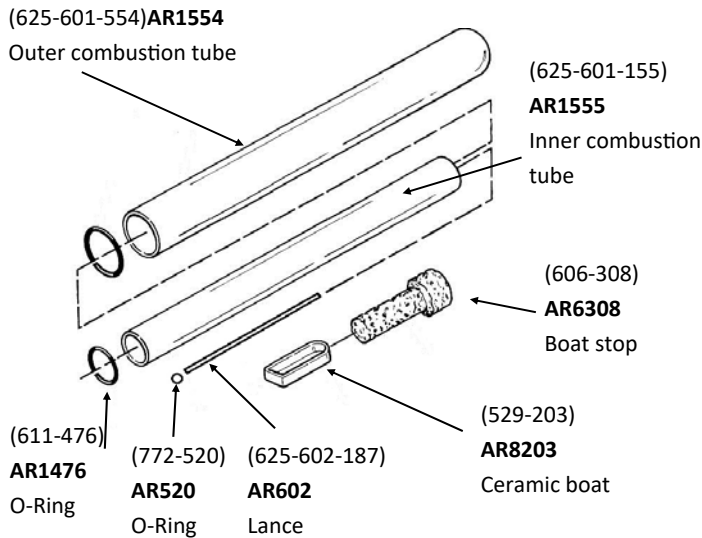

(529-203) **AR8203**
Ceramic boats

(502-343) **AR2343**
Nickel boat liner (100 PK)

(625-067) **AR5067**
Heating elements set of 6

OPERATION ACCESSORIES

- (761-929) AR929 Crucible tongs
- (601-981) AR981 Wire brush
- (625-067) AR5067 Heating elements 6 per pack
- (625-068) AR25068 Heating element clamp
- (775-306) AR5306 Secondary filter
- (501-241) AR241 Vacuum grease
- (502-007) AR2198 Tube cleaner
- (501-062) AR061 Boat puller